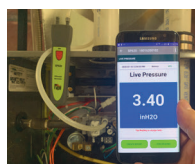

Test Products International

See Pressure Readings on Your Smartphone or Tablet. The powerful, yet easy-to-navigate, TPI View App from Test Products Intl., Inc. (TPI) makes it easy to take pressure readings with a Smart Probe and smart device. The SP620 pressure probe is one of many TPI Smart Probes designed for HVAC applications including: combustion, airflow, temperature, CO and CO₂. Visit www.testproductsintl.com. **Circle 120 on the reader service card.**